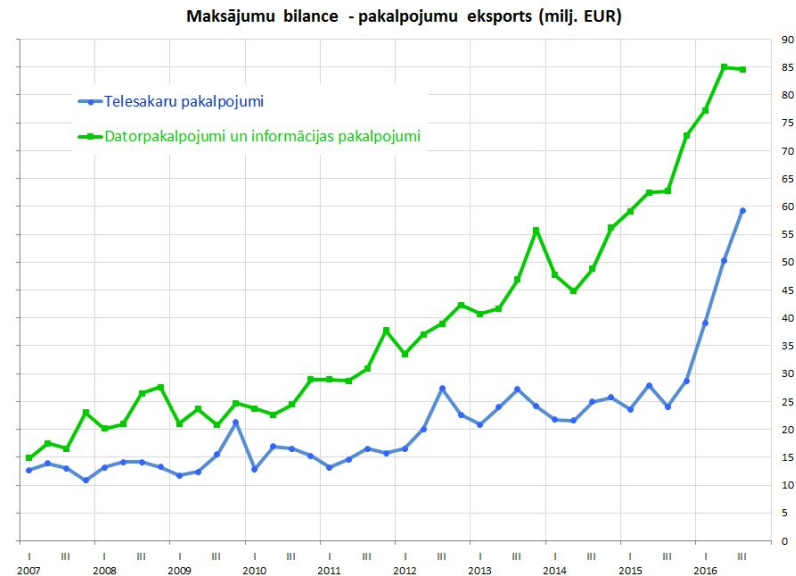

RESULT: HUGE GROWTH IN IT AND TELECOM EXPORTS

BIG IMPACT ALSO FROM LARGE WESTERN IT FIRMS SUCH AS ACCENTURE THAT HAVE PLACED DEVELOPMENT CENTRES IN RIGA

TELECOM SERVICES EXPORT GROWN 4 TIMES SINCE 2007

INFORMATION TECHNOLOGY SERVICES GROWN 5 TIMES SINCE 2007

ESPECIALLY FAST GROWTH DURING LAST FEW YEARS